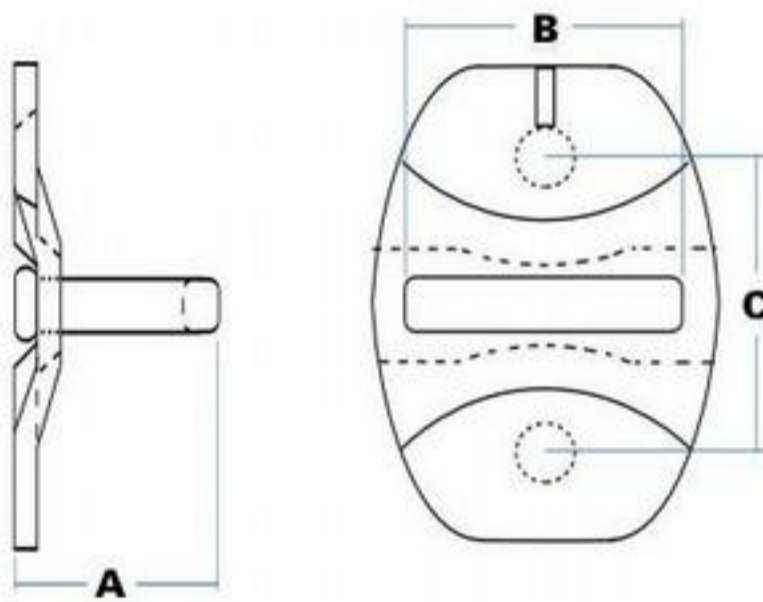

9/01181
Tie-down
ring & Shroud

ORDERING CODE

9/01181 Tie-down ring & shroud

9/01182 Tie-down ring only

Safe Working Load: 250 Kg.

SPECIFICATION

A Height	10 mm
B Loop width	50 mm
C Diameter	112 mm

3/21330
Tie-down loop

ORDERING CODE

3/21330 Tie-down loop

Safe Working Load: 500 Kg

SPECIFICATION

A Height	27 mm
B Loop width	40 mm
C Hole centres	38 mm

9/01907
'Closed' Bracket
(1804)

ORDERING CODE

9/01907 Decking bracket - closed ('1804')

9/01911 Decking bracket - open ('1844')

9/01911
'Open' Bracket
(1844)

SPECIFICATION

A Bracket inside width	41 mm
B Bracket height	65mm
C Bracket length	78 mm

F.A. Parkes (M.B.F) Limited
Unit 4, Acorn Court
Butts Street, Leigh
Lancashire WN7 3AE