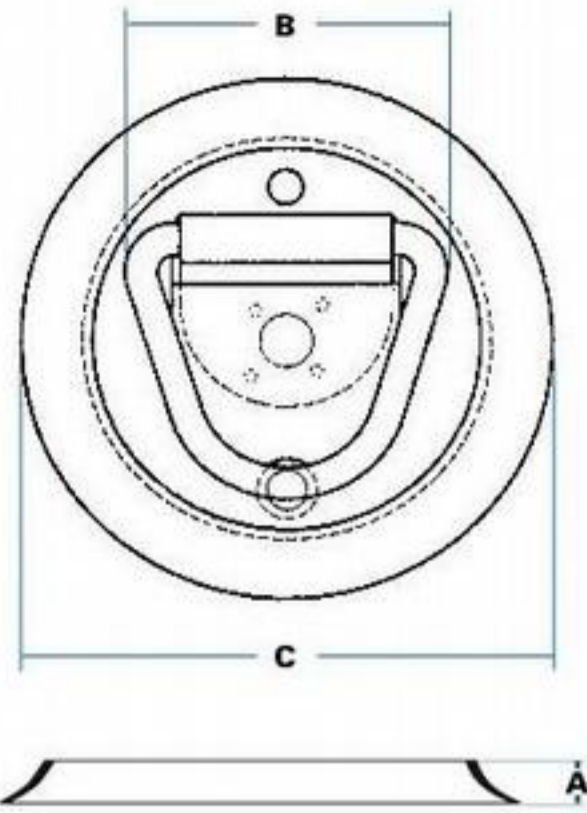

9/01181
Tie-down
ring & Shroud

ORDERING CODE

9/01181 Tie-down ring & shroud

9/01182 Tie-down ring only

Safe Working Load: 250 Kg.

SPECIFICATION

A Height	10 mm
B Loop width	50 mm
C Diameter	112 mm

3/21330
Tie-down loop

ORDERING CODE

3/21330 Tie-down loop

Safe Working Load: 500 Kg

SPECIFICATION

A Height	27 mm
B Loop width	40 mm
C Hole centres	38 mm

9/01907
'Closed' Bracket
(1804)

ORDERING CODE

9/01907 Decking bracket - closed ('1804')

9/01911 Decking bracket - open ('1844')

9/01911
'Open' Bracket
(1844)

SPECIFICATION

A Bracket inside width	41 mm
B Bracket height	65mm
C Bracket length	78 mm

F.A. Parkes (M.B.F) Limited
Unit 4, Acorn Court
Butts Street, Leigh
Lancashire WN7 3AE