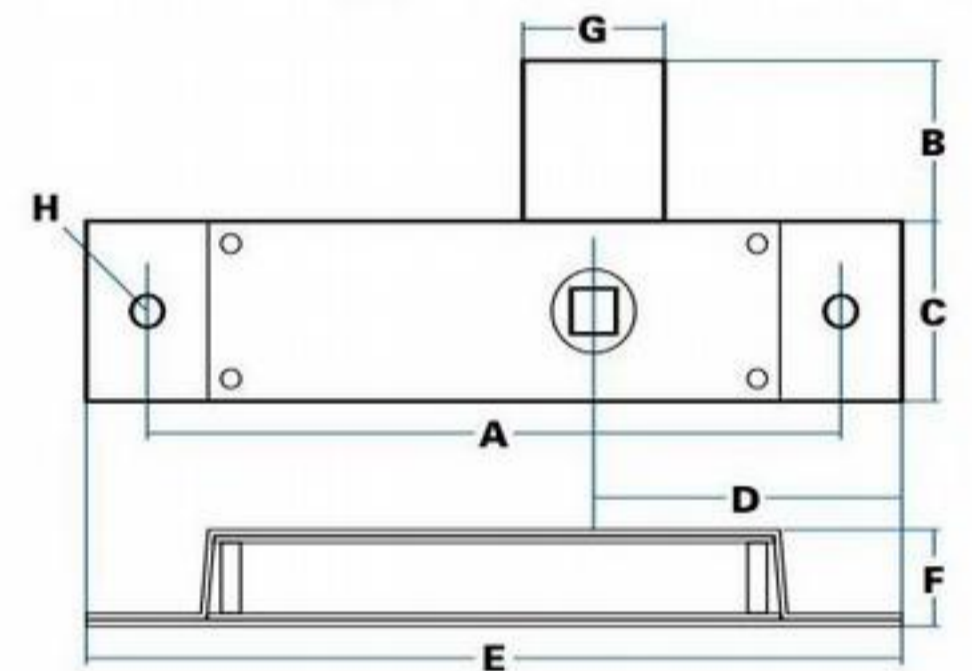

SPECIFICATION

A Hole Centres	108 mm
B Bolt Height	25 mm
C Case Width	28 mm
D Location	48 mm
E Case Length	127 mm
F Case Depth	15 mm
G Location	22 mm
H Hole Sizes (Diameter)	Ø 5 mm

9/00856
(RH)

ORDERING CODE

9/00855 'Symmetrical' budget latch, LH

9/00856 'Symmetrical' budget latch, RH

SPECIFICATION

A Hole Centres	86 mm
B Bolt Height	15 mm
C Case Width	28 mm
D Location	51 mm
E Length	98 mm
H Hole Sizes (Diameter)	Ø 5 mm