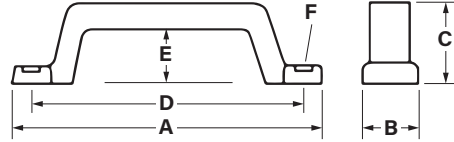

Grab Handle

Moulded in resilient elastomer around steel cores, these handles have been designed for those applications where great strength is required, but still offering good appearance and 'user-friendly' characteristics.

STEEL

- Black with gloss, textured finish
- Semi-rigid surface
- No hard edges
- With plugs to conceal fixings
- Two size options available

Part No.	A	B	C	D	E	F
20884	190	28	50	157	32	8
20885	280	28	55	253	37	8