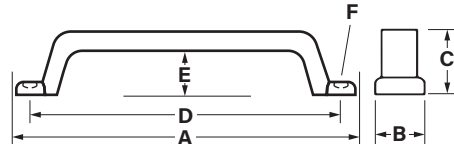

Grab Handle

Moulded in resilient elastomer around steel cores, these handles have been designed for those applications where great strength is required, but still offering good appearance and 'user-friendly' characteristics.

STEEL

- Black with gloss, textured finish
- Semi-rigid surface
- No hard edges
- With plugs to conceal fixings
- Two size options available

Part No.	A	B	C	D	E	F
20884	190	28	50	157	32	8
20885	280	28	55	253	37	8