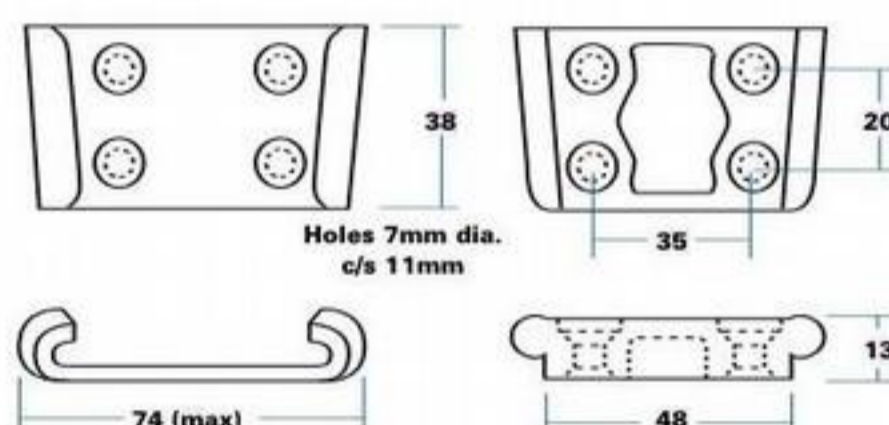

9/01393
'Male' unit

SPECIFICATION

ORDERING CODE

- 9/01393 Dovetail, male unit only
- 9/01394 Dovetail, female unit only
- 9/01395 'Plant-on' Dovetail set

Finish Male, raw (bronze)
Female, Yellow zinc-plated

ORDERING CODE

- 3/13520 Alignment plate, zinc-plated
- 3/13521 Alignment pin, zinc-plated

SPECIFICATION

3/13521 Pin

3/13520 Plate

9/00381
Female' unit

9/00380 'Male' unit
(shown reversed
for clarity)

ORDERING CODE

- 9/00379 Dovetail set (2), black
- 9/00380 Dovetail, male unit only
- 9/00381 Dovetail, female unit only

SPECIFICATION

F.A. Parkes (M.B.F) Limited
Unit 4, Acorn Court
Butts Street, Leigh
Lancashire WN7 3AE