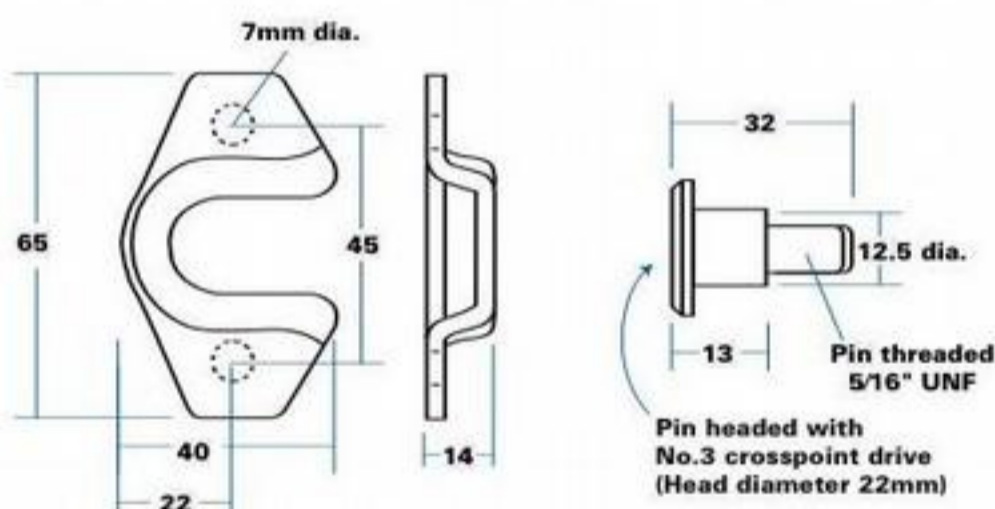

9/01393
'Male' unit

SPECIFICATION

ORDERING CODE

- 9/01393 Dovetail, male unit only
- 9/01394 Dovetail, female unit only
- 9/01395 'Plant-on' Dovetail set

Finish Male, raw (bronze)
Female, Yellow zinc-plated

ORDERING CODE

- 3/13520 Alignment plate, zinc-plated
- 3/13521 Alignment pin, zinc-plated

SPECIFICATION

3/13521 Pin

3/13520 Plate

9/00381
Female' unit

9/00380 'Male' unit
(shown reversed
for clarity)

ORDERING CODE

- 9/00379 Dovetail set (2), black
- 9/00380 Dovetail, male unit only
- 9/00381 Dovetail, female unit only

SPECIFICATION

F.A. Parkes (M.B.F) Limited
Unit 4, Acorn Court
Butts Street, Leigh
Lancashire WN7 3AE