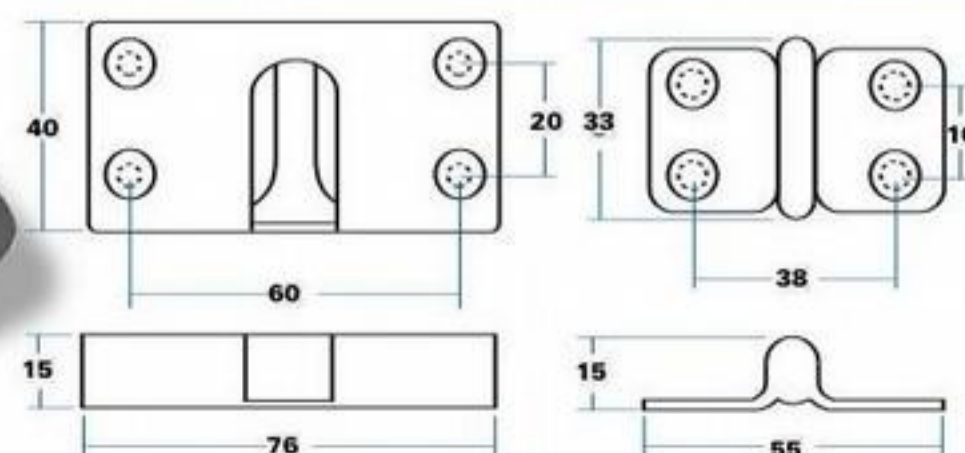

9/01393
'Male' unit

SPECIFICATION

ORDERING CODE

- 9/01393 Dovetail, male unit only
- 9/01394 Dovetail, female unit only
- 9/01395 'Plant-on' Dovetail set

Finish Male, raw (bronze)
Female, Yellow zinc-plated

ORDERING CODE

- 3/13520 Alignment plate, zinc-plated
- 3/13521 Alignment pin, zinc-plated

SPECIFICATION

3/13521 Pin

3/13520 Plate

9/00381
Female' unit

9/00380 'Male' unit
(shown reversed
for clarity)

ORDERING CODE

- 9/00379 Dovetail set (2), black
- 9/00380 Dovetail, male unit only
- 9/00381 Dovetail, female unit only

SPECIFICATION

F.A. Parkes (M.B.F) Limited
Unit 4, Acorn Court
Butts Street, Leigh
Lancashire WN7 3AE