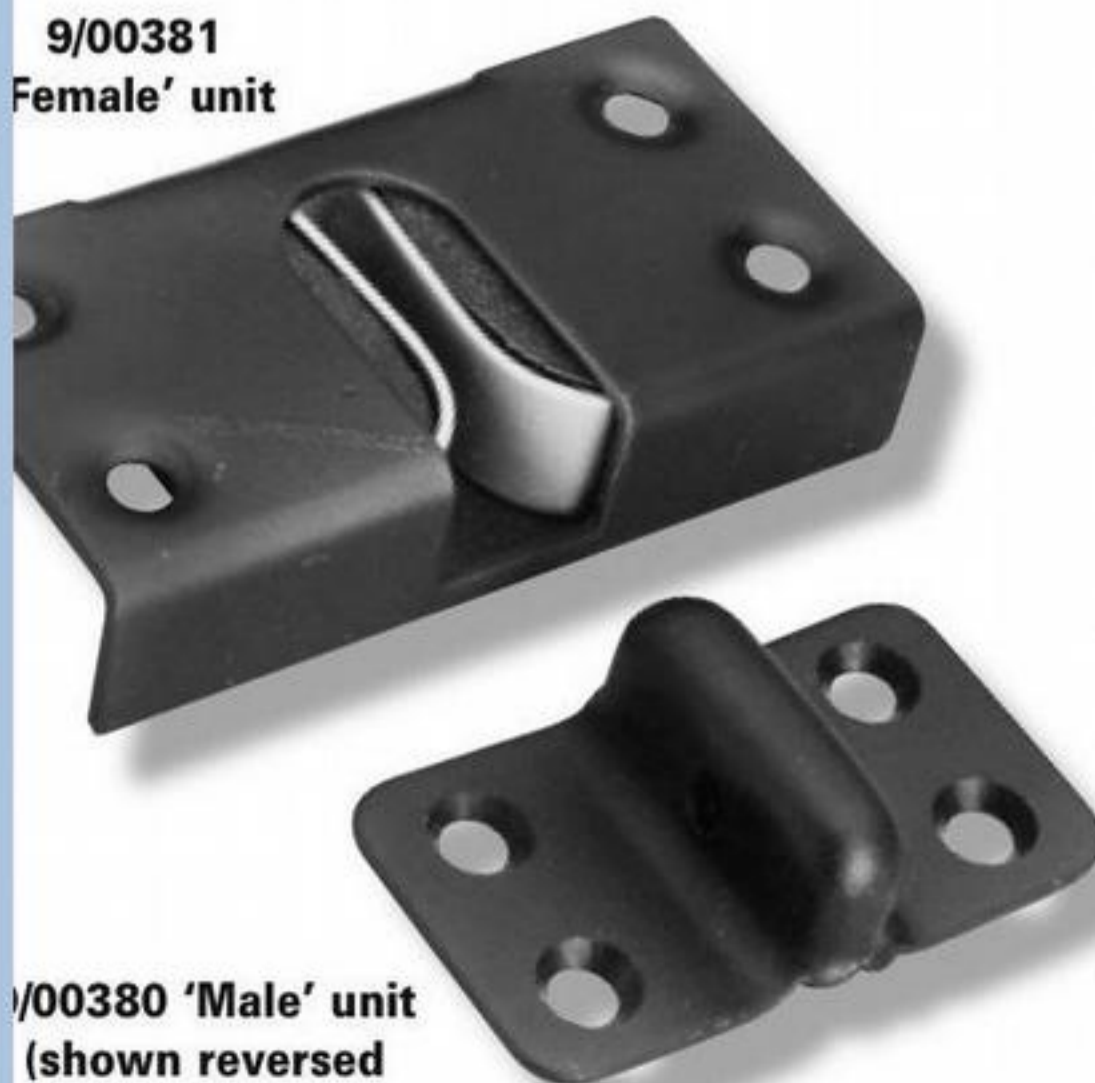

9/01393
'Male' unit

SPECIFICATION

ORDERING CODE

- 9/01393 Dovetail, male unit only
- 9/01394 Dovetail, female unit only
- 9/01395 'Plant-on' Dovetail set

Finish Male, raw (bronze)
Female, Yellow zinc-plated

ORDERING CODE

- 3/13520 Alignment plate, zinc-plated
- 3/13521 Alignment pin, zinc-plated

SPECIFICATION

3/13521 Pin

3/13520 Plate

9/00381
Female' unit

9/00380 'Male' unit
(shown reversed
for clarity)

ORDERING CODE

- 9/00379 Dovetail set (2), black
- 9/00380 Dovetail, male unit only
- 9/00381 Dovetail, female unit only

SPECIFICATION

F.A. Parkes (M.B.F) Limited
Unit 4, Acorn Court
Butts Street, Leigh
Lancashire WN7 3AE