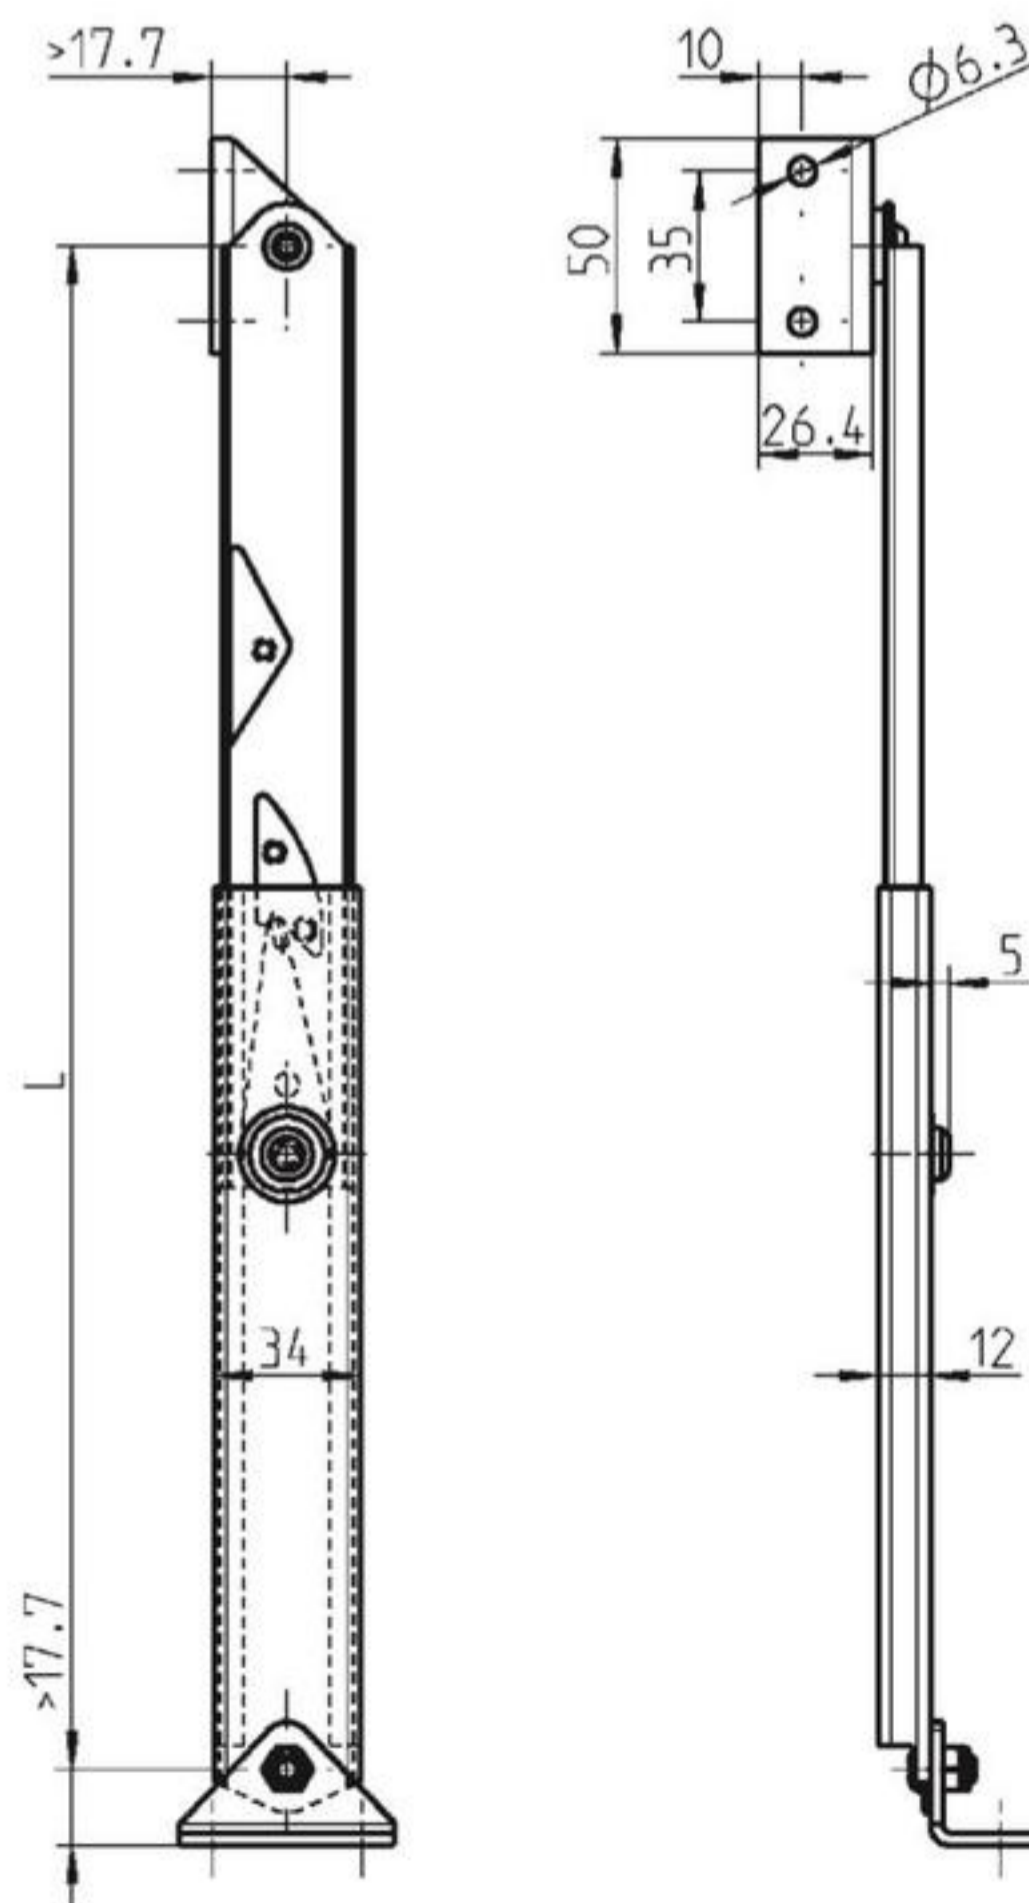

F.A. Parkes (M.B.F) Limited
Unit 4, Acorn Court
Butts Street, Leigh
Lancashire WN7 3AE

Tel. 01942 681 996
sales@faparkes.co.uk

Telescopic cover stay m.s. zinc plated			
	retracted	extended	
Dimension L	215	360	1097-U1
Dimension L	398	685	1097-U2