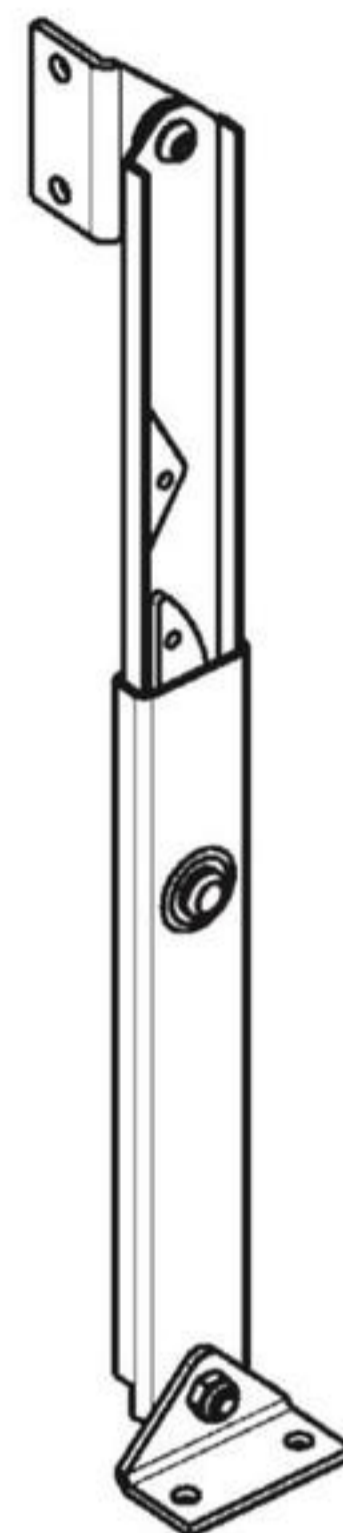

Buy on-line
at the FA Parkes
sales portal
the quickest
and most efficient
way to purchase
all your hardware
requirements; locks
handles, hinges
stays, gasketing
etc....

www.faparkes.co.uk
your one stop shop!

F.A. Parkes (M.B.F) Limited
Unit 4, Acorn Court
Butts Street, Leigh
Lancashire WN7 3AE

Tel. 01942 681 996
sales@faparkes.co.uk

Telescopic cover stay m.s. zinc plated			
	retracted	extended	
Dimension L	215	360	1097-U1
Dimension L	398	685	1097-U2