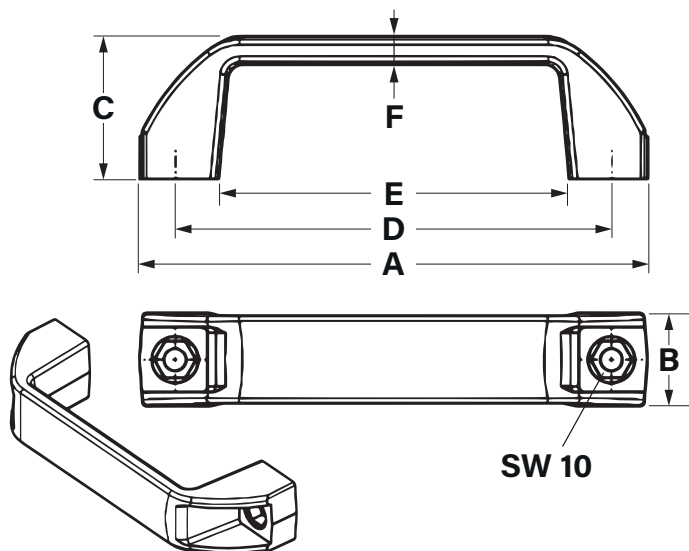

## Polyamide Handle

Polyamide Handle in black.

Screw-on fitting for use with M6 hexagon screws.

Applications include caravans, trailers and commercial vehicles.

- Black polyamide
- Screw-on fitting
- LH / RH

Part No.	A	B	C	D	E	F
20560	142	26	40	122	98	8

All dimensions shown in mm unless otherwise stated. We reserve the right to alter specifications without notice.

Thousands of products available to buy online