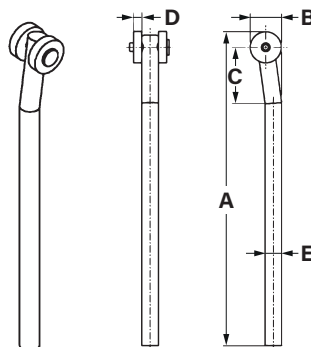

Padlockable L Handle

Rod in stainless steel, with roller and butt.

Various lengths available.

- Stainless steel AISI 304
- Mounting position - inside the sealing
- LH / RH

Part No.	A	B	C	D	E
20508	800	Ø15	30	4	Ø8
20509	1000	Ø15	30	4	Ø8

All dimensions shown in mm unless otherwise stated. We reserve the right to alter specifications without notice.

Thousands of products available to buy online

Reliable international delivery service

The UK's leading stockist of locks, handles, hinges gas springs & accessories