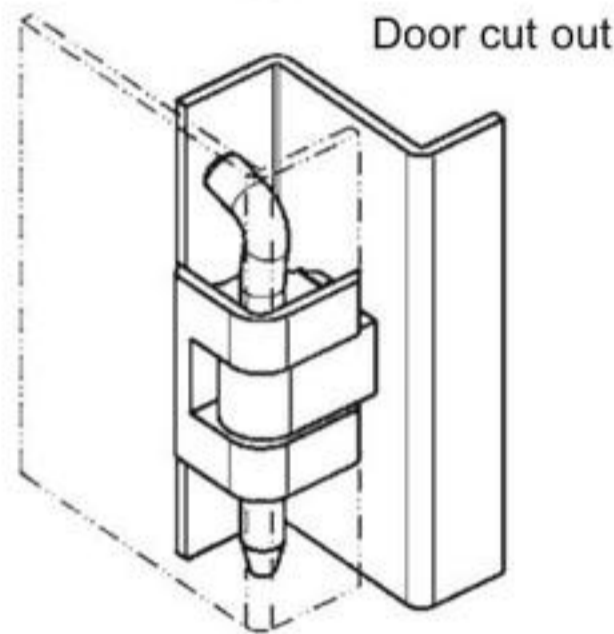

180° hinge for single cabinets

Hinge AISI 316, pin AISI 303

Ts= 0,8 – 1,0

1110-U50

1,5 – 2,0

1110-U51

Weld-on hinge

Weld-on hinge