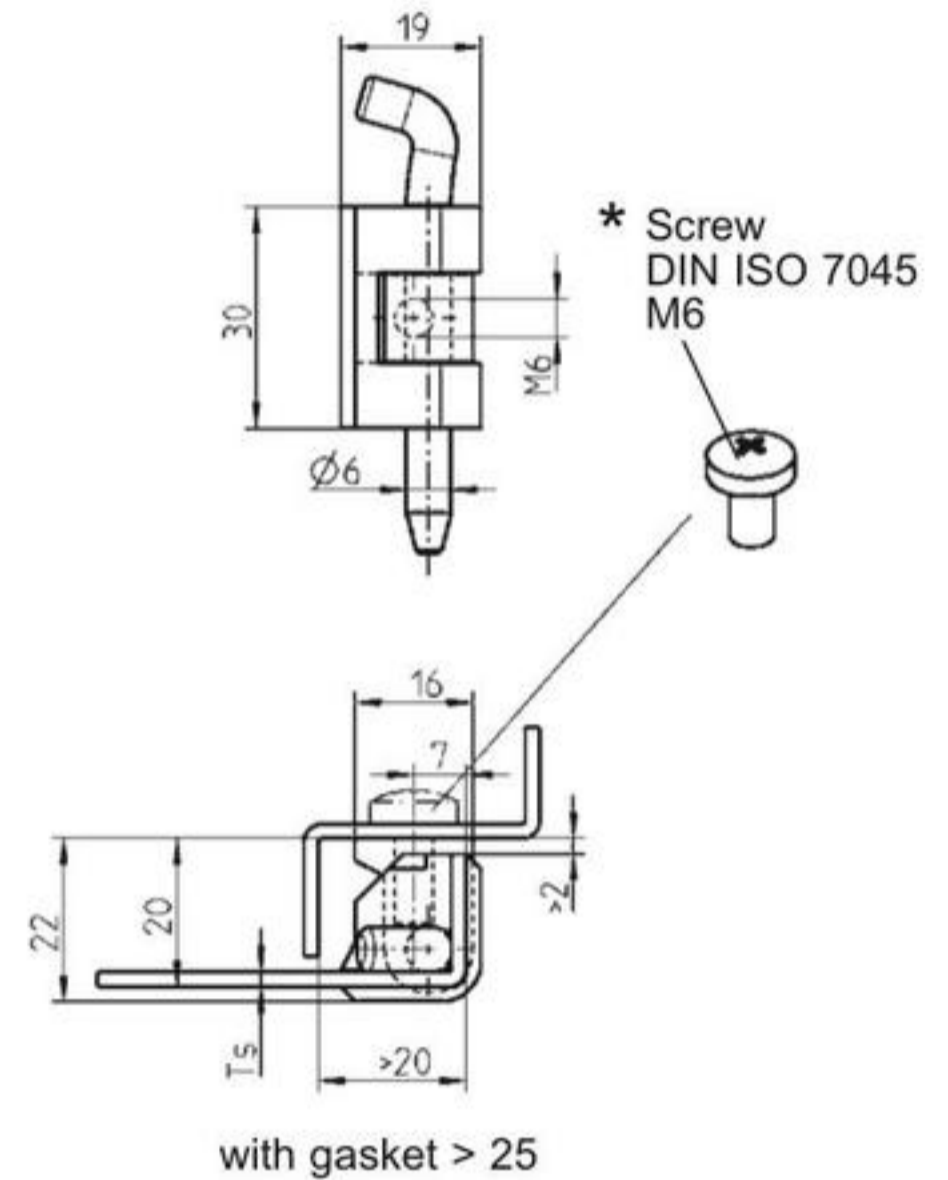

180° hinge for single cabinets

Hinge AISI 316, pin AISI 303

Ts= 0,8 – 1,0

1110-U50

1,5 – 2,0

1110-U51

Weld-on hinge

Weld-on hinge