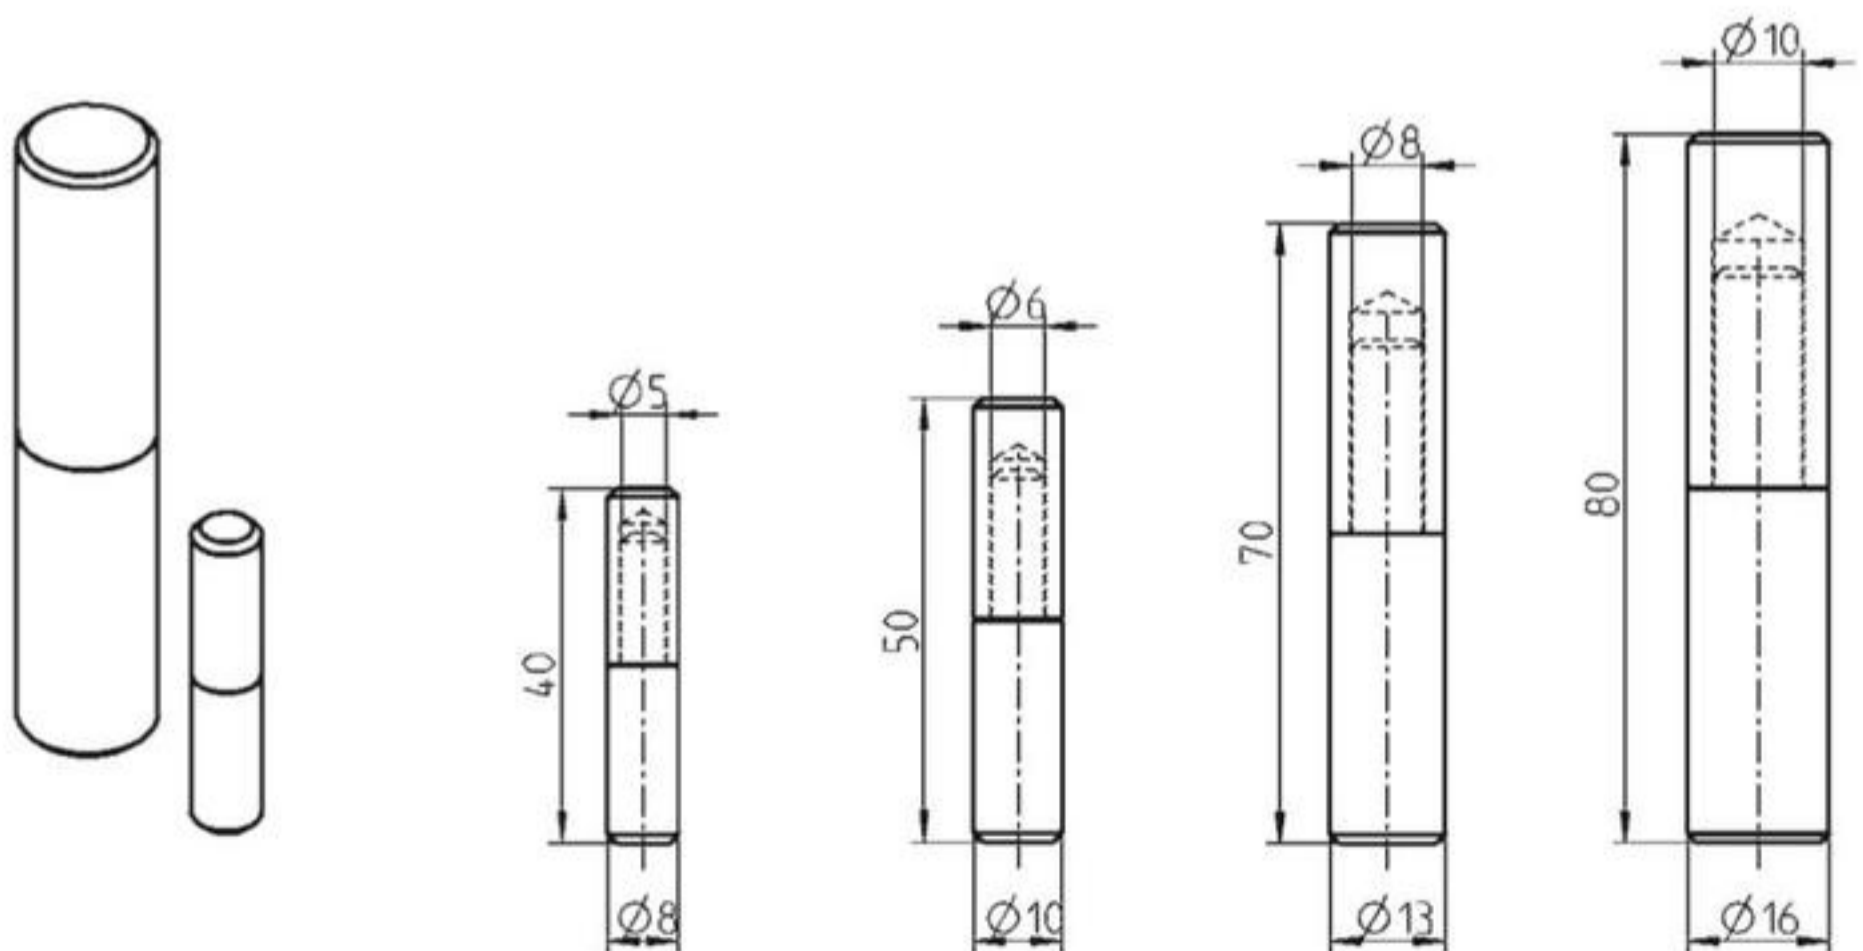

180° hinge for single cabinets

Hinge AISI 316, pin AISI 303

Ts= 0,8 – 1,0

1110-U50

1,5 – 2,0

1110-U51

Weld-on hinge

Weld-on hinge