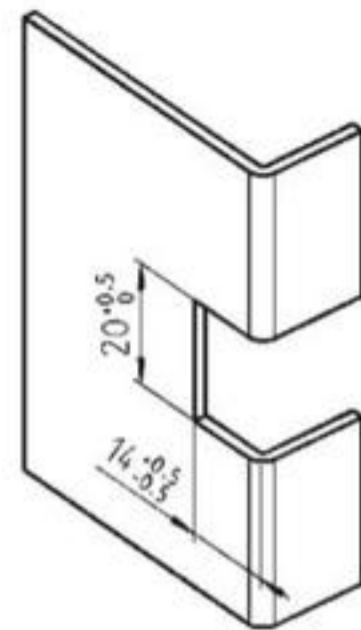

180° hinge for single cabinets

Hinge AISI 316, pin AISI 303

Ts= 0,8 – 1,0

1110-U50

1,5 – 2,0

1110-U51

Weld-on hinge

Weld-on hinge