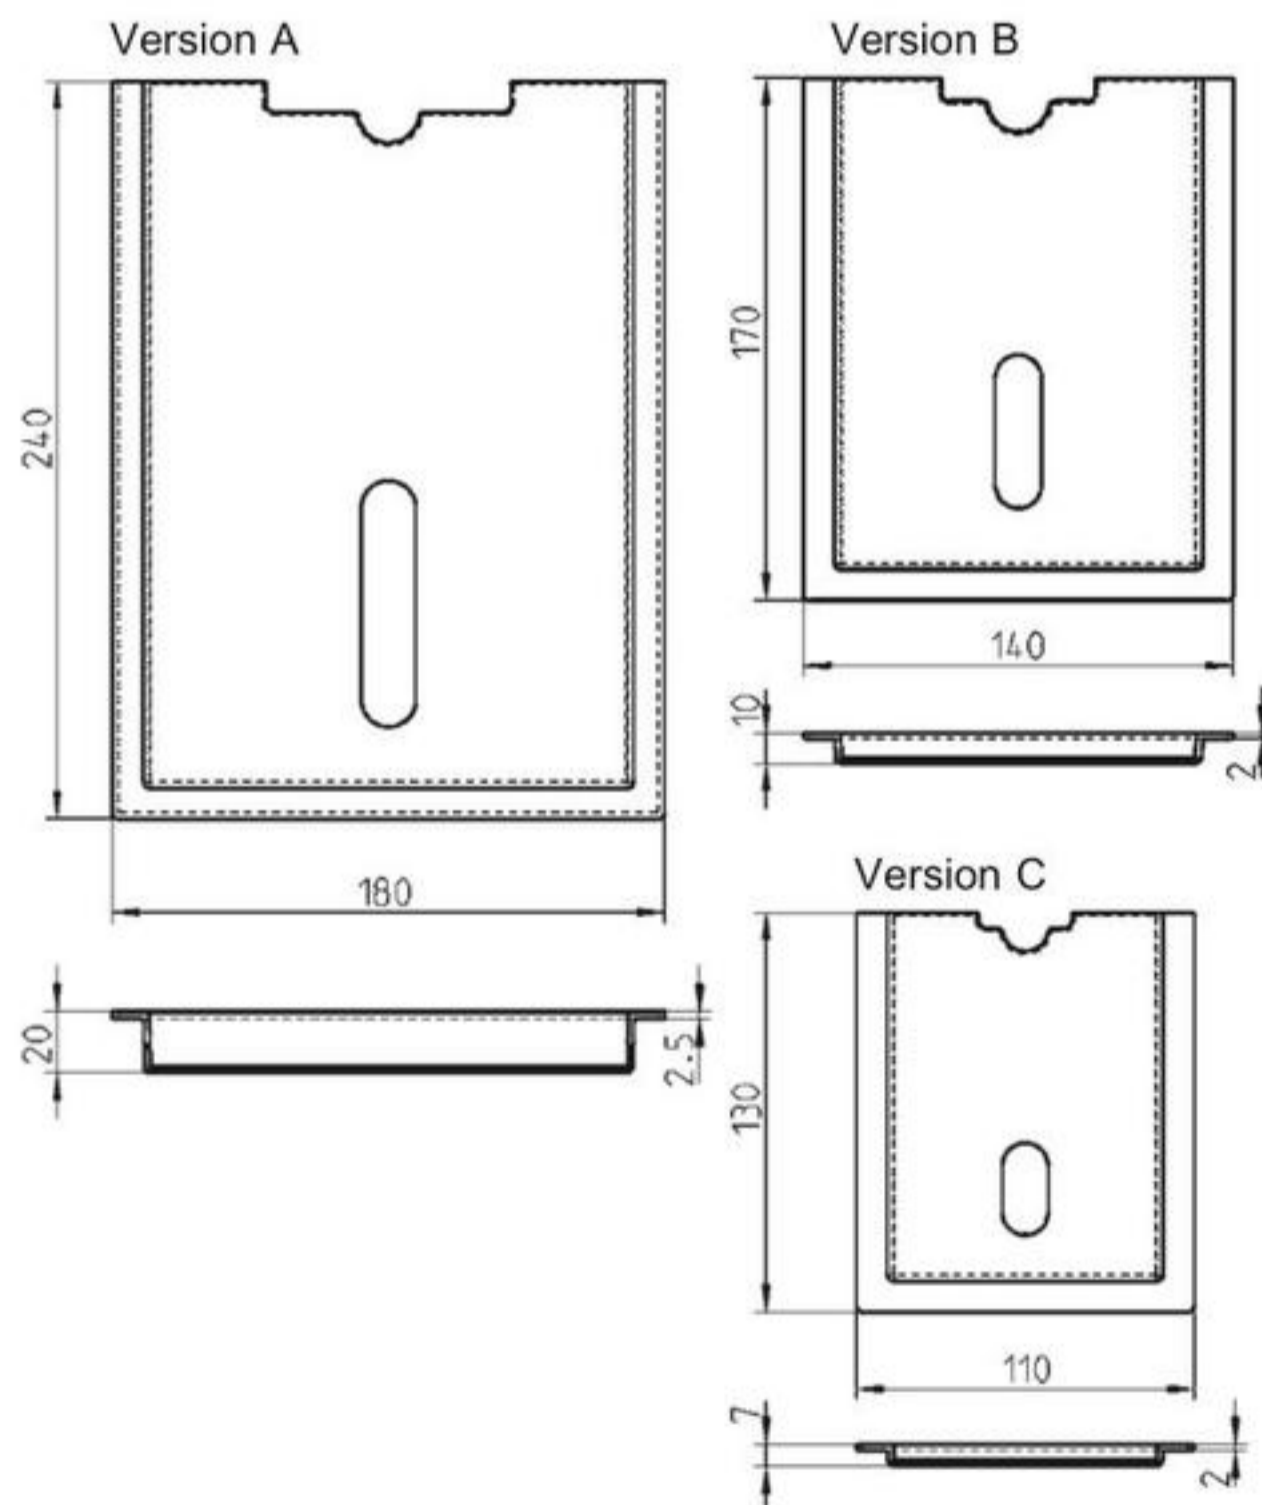

cavity 51x31x0,2, moulded logo or
multicolour print possible

Self-adhesive, for heavy duty application
use the 2 installation-holes Size DIN A4

Drawing pocket PS impact proof, self-adhesive

grey

1013-U1

orange

1013-U2

Drawing pocket SAN, transparent, self-adhesive

Version A

1013-U5

Version B

1013-U4

Version C

1013-U3