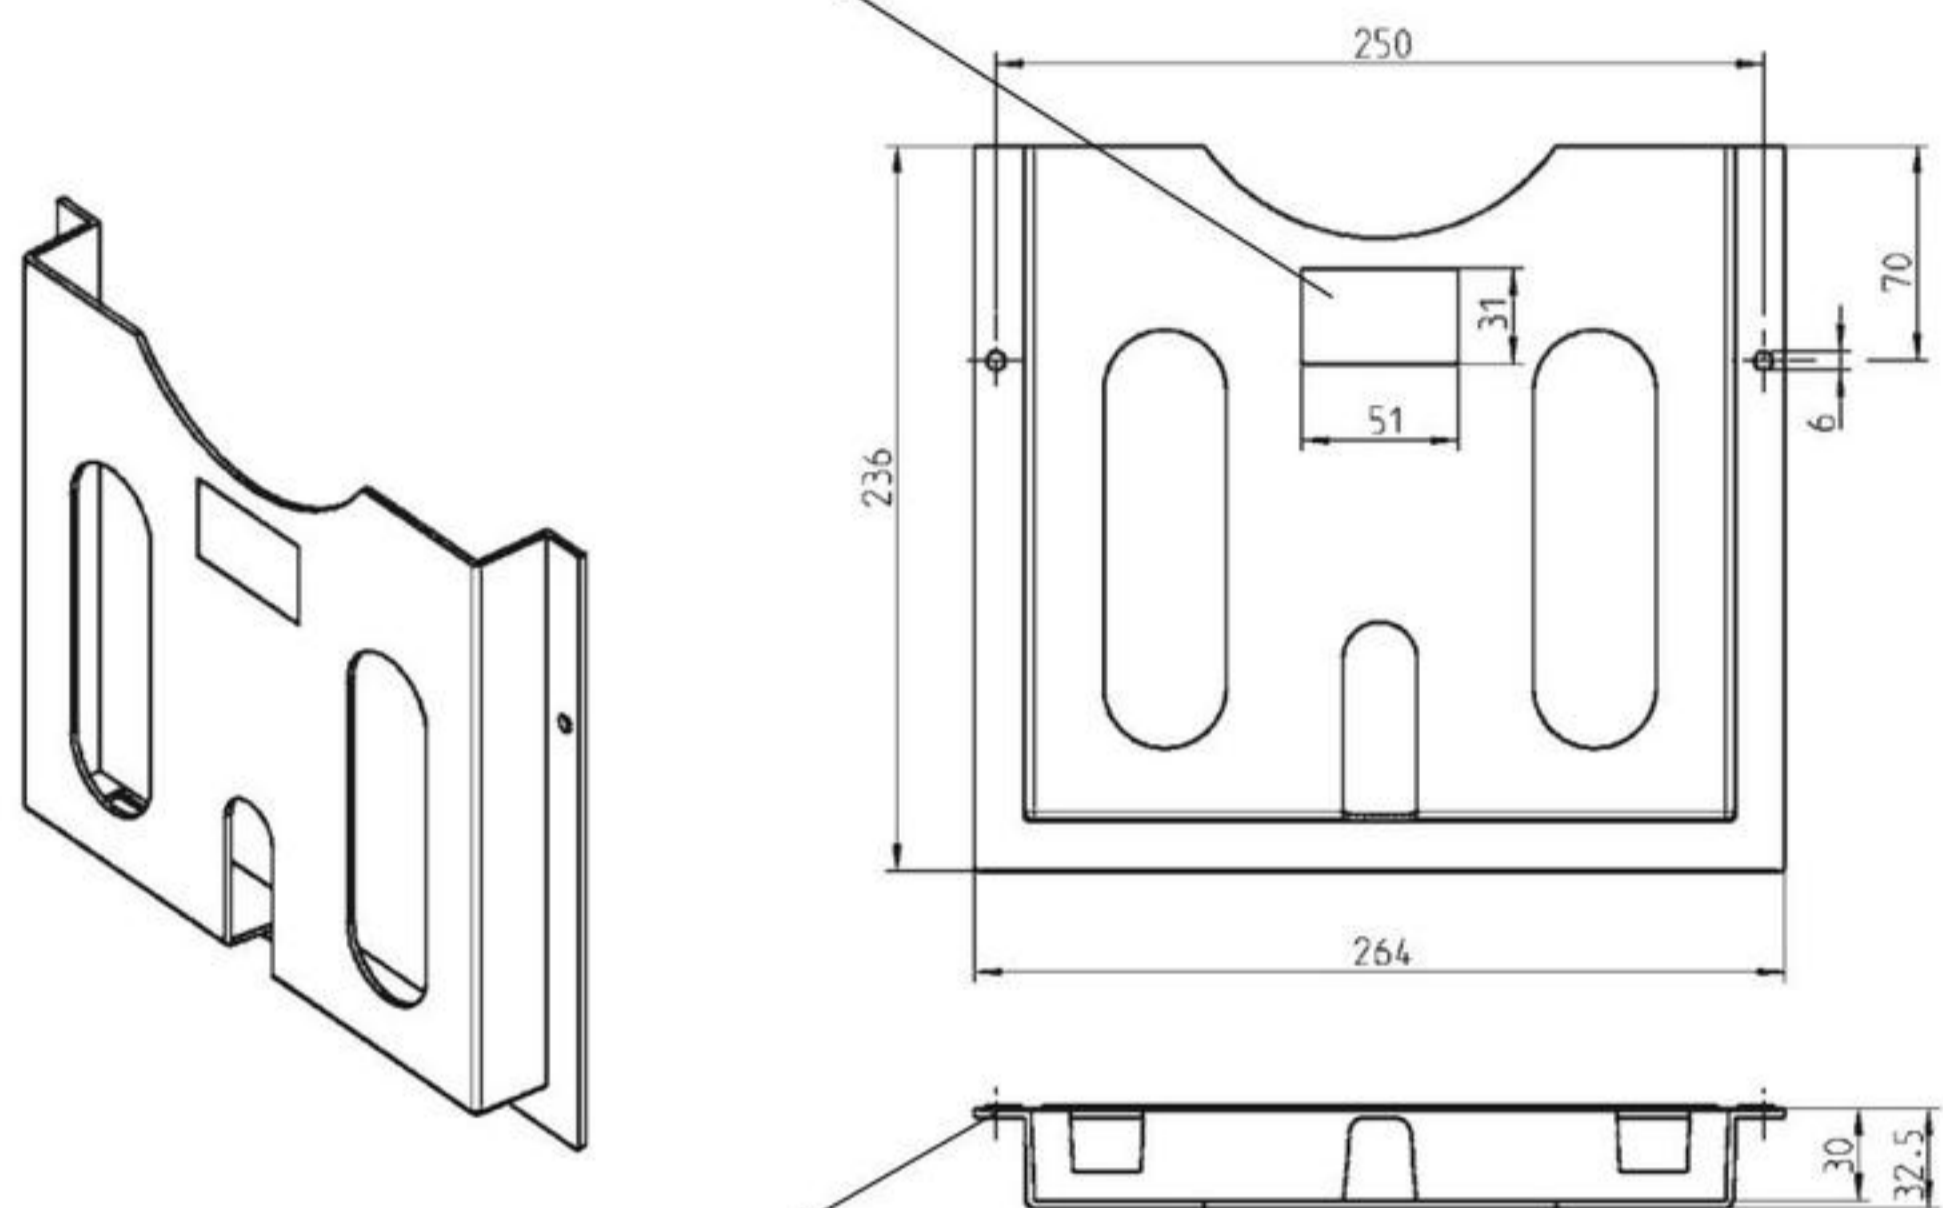

cavity 51x31x0,2, moulded logo or
multicolour print possible

Self-adhesive, for heavy duty application
use the 2 installation-holes Size DIN A4

Drawing pocket PS impact proof, self-adhesive

grey

1013-U1

orange

1013-U2

Drawing pocket SAN, transparent, self-adhesive

Version A

1013-U5

Version B

1013-U4

Version C

1013-U3