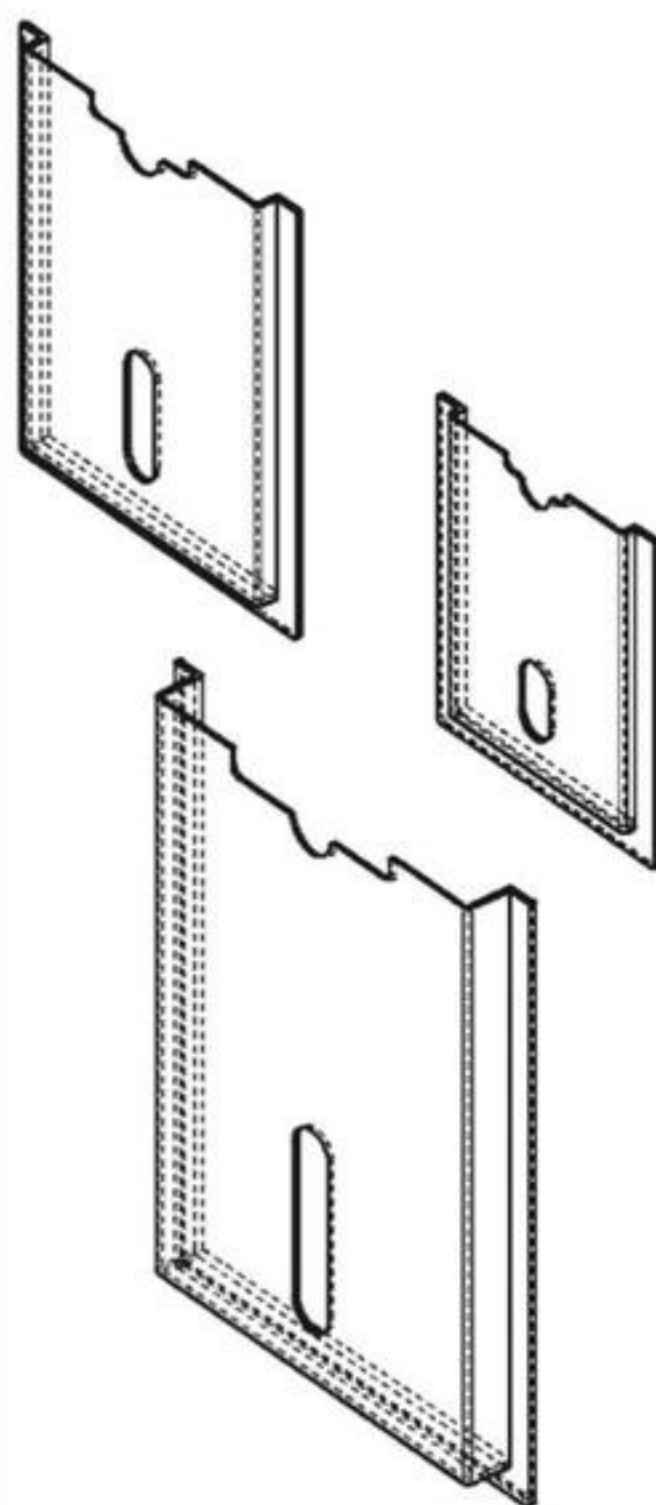

cavity 51x31x0,2, moulded logo or
multicolour print possible

Self-adhesive, for heavy duty application
use the 2 installation-holes Size DIN A4

Drawing pocket PS impact proof, self-adhesive

grey

1013-U1

orange

1013-U2

Drawing pocket SAN, transparent, self-adhesive

Version A

1013-U5

Version B

1013-U4

Version C

1013-U3