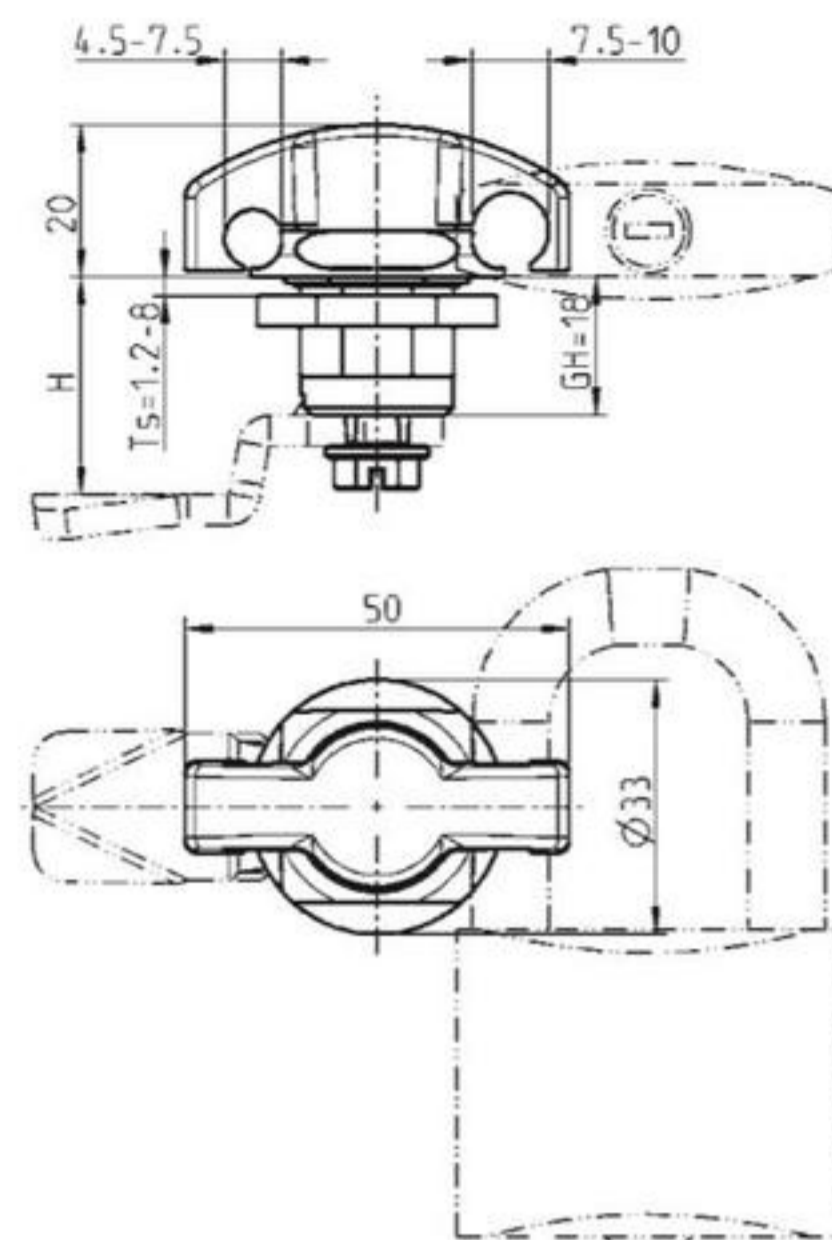

Cut out

Wing knob and housing zinc die black p.c.,
nut and screw m.s. zinc plated, with seal

1000-U429-01

Cut out

F.A. Parkes (M.B.F) Limited
Unit 4, Acorn Court
Butts Street, Leigh
Lancashire WN7 3AE

Tel. 01942 681 996
sales@faparkes.co.uk