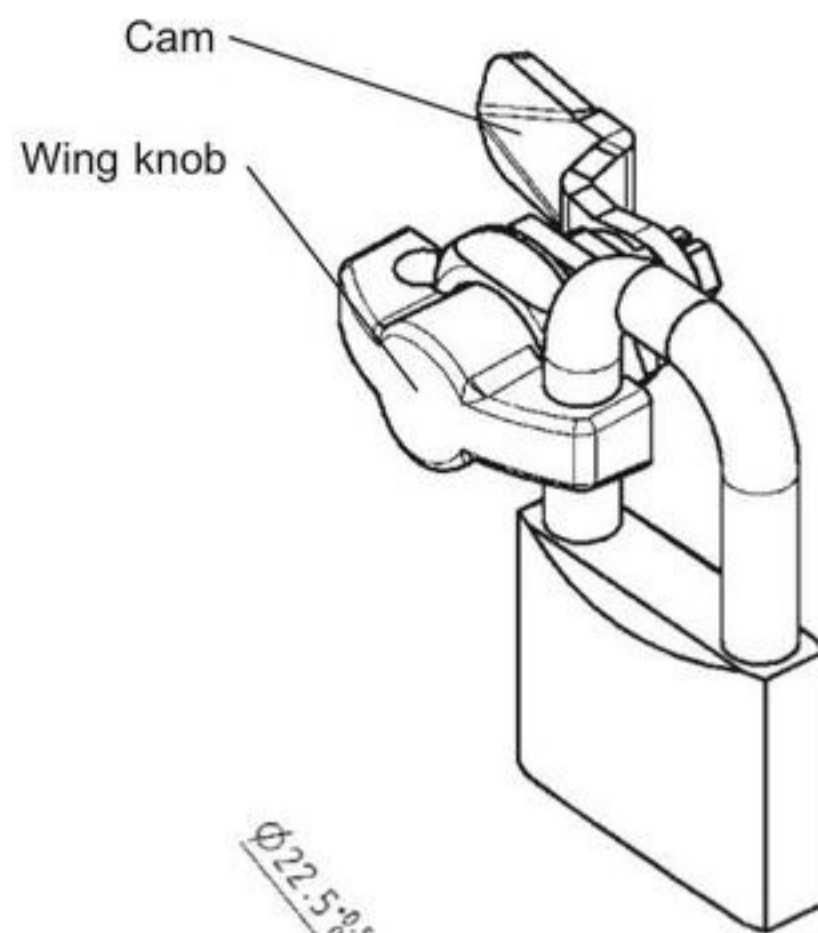

Cut out

Wing knob and housing zinc die black p.c.,
nut and screw m.s. zinc plated, with seal

1000-U429-01

Cut out

F.A. Parkes (M.B.F) Limited
Unit 4, Acorn Court
Butts Street, Leigh
Lancashire WN7 3AE

Tel. 01942 681 996
sales@faparkes.co.uk