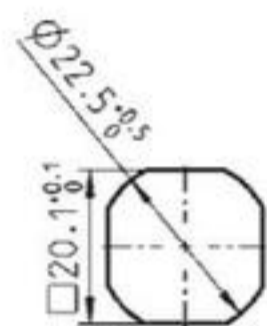

Cut out

Wing knob and housing zinc die black p.c.,
nut and screw m.s. zinc plated, with seal

1000-U429-01

Cut out

F.A. Parkes (M.B.F) Limited
Unit 4, Acorn Court
Butts Street, Leigh
Lancashire WN7 3AE

Tel. 01942 681 996
sales@faparkes.co.uk