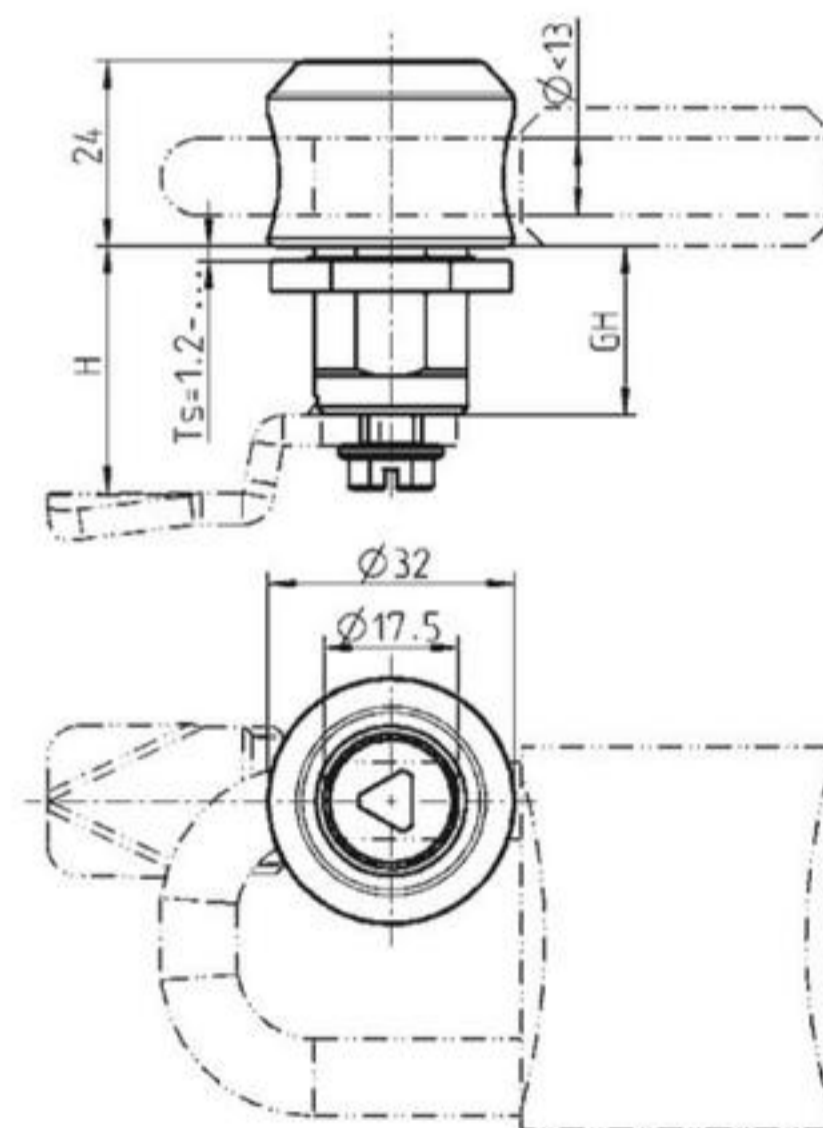

Cut out

Wing knob and housing zinc die black p.c.,
nut and screw m.s. zinc plated, with seal

1000-U429-01

Cut out

F.A. Parkes (M.B.F) Limited
Unit 4, Acorn Court
Butts Street, Leigh
Lancashire WN7 3AE

Tel. 01942 681 996
sales@faparkes.co.uk