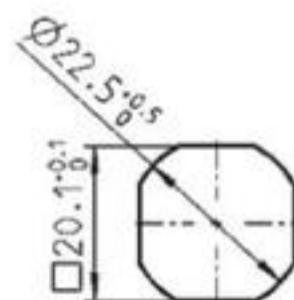

Cut out

Wing knob and housing zinc die black p.c.,
nut and screw m.s. zinc plated, with seal

1000-U429-01

Cut out

F.A. Parkes (M.B.F) Limited
Unit 4, Acorn Court
Butts Street, Leigh
Lancashire WN7 3AE

Tel. 01942 681 996
sales@faparkes.co.uk