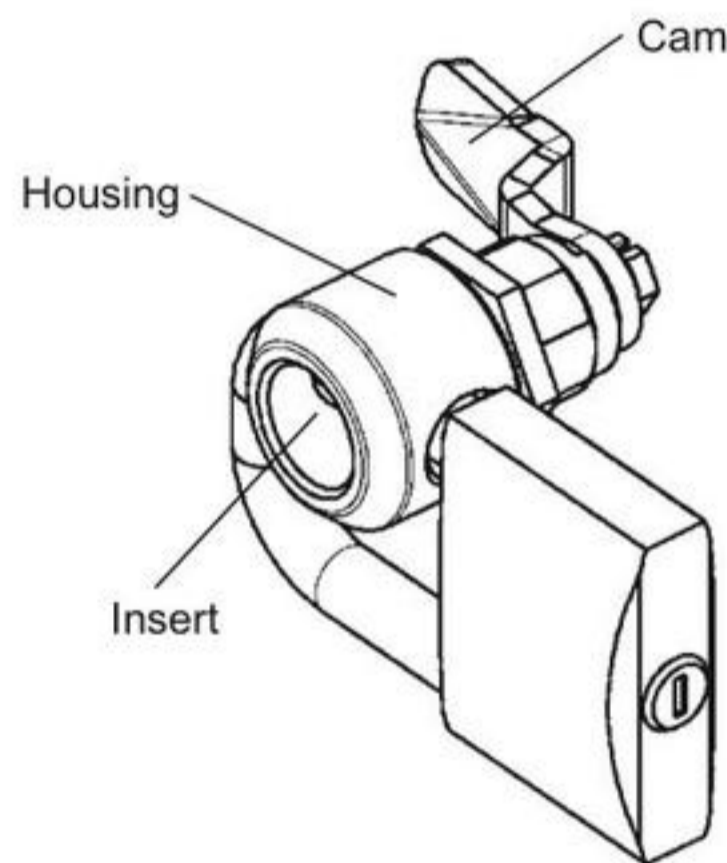

Cut out

Wing knob and housing zinc die black p.c.,
nut and screw m.s. zinc plated, with seal

1000-U429-01

Cut out

F.A. Parkes (M.B.F) Limited
Unit 4, Acorn Court
Butts Street, Leigh
Lancashire WN7 3AE

Tel. 01942 681 996
sales@faparkes.co.uk