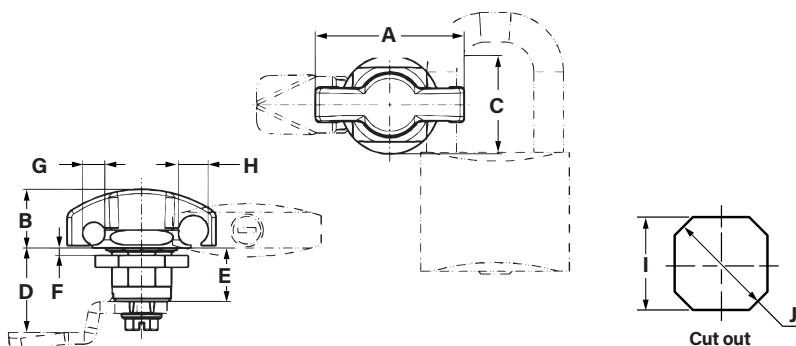

Wing Handle

Please call for cam details.

- Zinc die
- Black powder coated
- Padlockable
- LH / RH

Part No.	A	B	C	D	E	F	G	H	I	J
20355	50	20	Ø33	H	GH = 18	Ts = 1.2 - 8	4.5 - 7.5	7.5 - 10	□20.1 ^{+0.1} ₀	Ø22.5 ^{+0.5} ₀

All dimensions shown in mm unless otherwise stated. We reserve the right to alter specifications without notice.

Thousands of products available to buy online

Reliable international delivery service

The UK's leading stockist of locks, handles, hinges gas springs & accessories