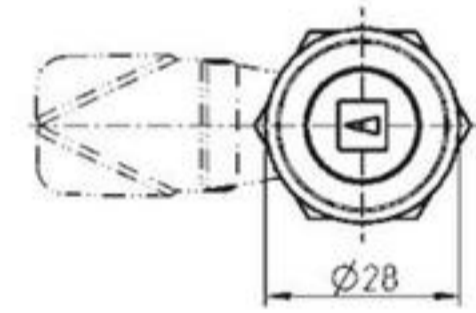

By pressing down on the insert, the cam can be turned

Cut out

Right-hand version

Cam clicks into place  
Double bit key  
not removable

Cut out

This lock is of a vibration-proof design. This depends on the installation location and operational conditions. Specific checks are necessary and/or supplementary measures of fastening may be required.

F.A. Parkes (M.B.F) Limited  
Unit 4, Acorn Court  
Butts Street, Leigh  
Lancashire WN7 3AE

Tel. 01942 681 996  
[sales@faparkes.co.uk](mailto:sales@faparkes.co.uk)

Housing brass, insert zinc die, nut and earthnut m.s. zinc plated, with seal	black powder coated		chrome plated	
	without shutter	with shutter	without shutter	with shutter
Double bit 3 mm RH version	1000-U252-01	1000-U687	1000-U202-01	1000-U691
Double bit 3 mm LH version	1000-U254-01	1000-U688	1000-U204-01	1000-U692
Double bit 5 mm RH version	1000-U256-01	1000-U689	1000-U206-01	1000-U693
Double bit 5 mm LH version	1000-U258-01	1000-U690	1000-U208-01	1000-U694
Square 6 mm RH/LH version	1000-U260-01	-	1000-U210-01	-
Square 7 mm RH/LH version	1000-U262-01	-	1000-U212-01	-
Square 8 mm RH/LH version	1000-U264-01	-	1000-U214-01	-
Triangular 7 mm RH/LH version	1000-U266-01	-	1000-U216-01	-
Triangular 8 mm RH/LH version	1000-U268-01	-	1000-U218-01	-
Slot 2x4 mm RH/LH version	1000-U652-01	-	1000-U655-01	-
Eastern Europe Ø 13 halfround, 90° and 180° RH/LH version	1000-U713-01	-	-	-
Railroad, insert AISI 303 RH/LH	1000-U732-01	-	1000-U733-01	-