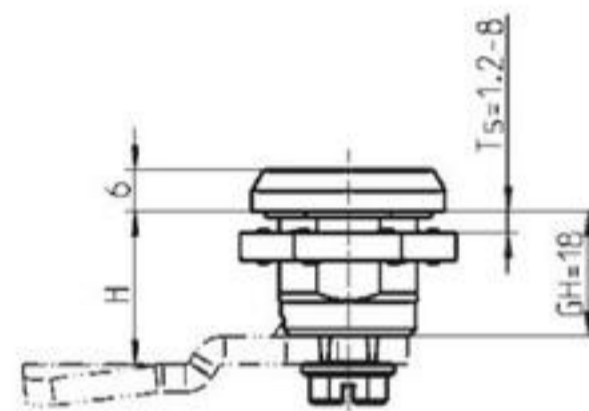

By pressing down on the insert, the cam can be turned

Cut out

Right-hand version

Cam clicks into place  
Double bit key  
not removable

Cut out

This lock is of a vibration-proof design. This depends on the installation location and operational conditions. Specific checks are necessary and/or supplementary measures of fastening may be required.

F.A. Parkes (M.B.F) Limited  
Unit 4, Acorn Court  
Butts Street, Leigh  
Lancashire WN7 3AE

Tel. 01942 681 996  
[sales@faparkes.co.uk](mailto:sales@faparkes.co.uk)

Housing brass, insert zinc die, nut and earthnut m.s. zinc plated, with seal	black powder coated		chrome plated	
	without shutter	with shutter	without shutter	with shutter
Double bit 3 mm RH version	1000-U252-01	1000-U687	1000-U202-01	1000-U691
Double bit 3 mm LH version	1000-U254-01	1000-U688	1000-U204-01	1000-U692
Double bit 5 mm RH version	1000-U256-01	1000-U689	1000-U206-01	1000-U693
Double bit 5 mm LH version	1000-U258-01	1000-U690	1000-U208-01	1000-U694
Square 6 mm RH/LH version	1000-U260-01	-	1000-U210-01	-
Square 7 mm RH/LH version	1000-U262-01	-	1000-U212-01	-
Square 8 mm RH/LH version	1000-U264-01	-	1000-U214-01	-
Triangular 7 mm RH/LH version	1000-U266-01	-	1000-U216-01	-
Triangular 8 mm RH/LH version	1000-U268-01	-	1000-U218-01	-
Slot 2x4 mm RH/LH version	1000-U652-01	-	1000-U655-01	-
Eastern Europe Ø 13 halfround, 90° and 180° RH/LH version	1000-U713-01	-	-	-
Railroad, insert AISI 303 RH/LH	1000-U732-01	-	1000-U733-01	-