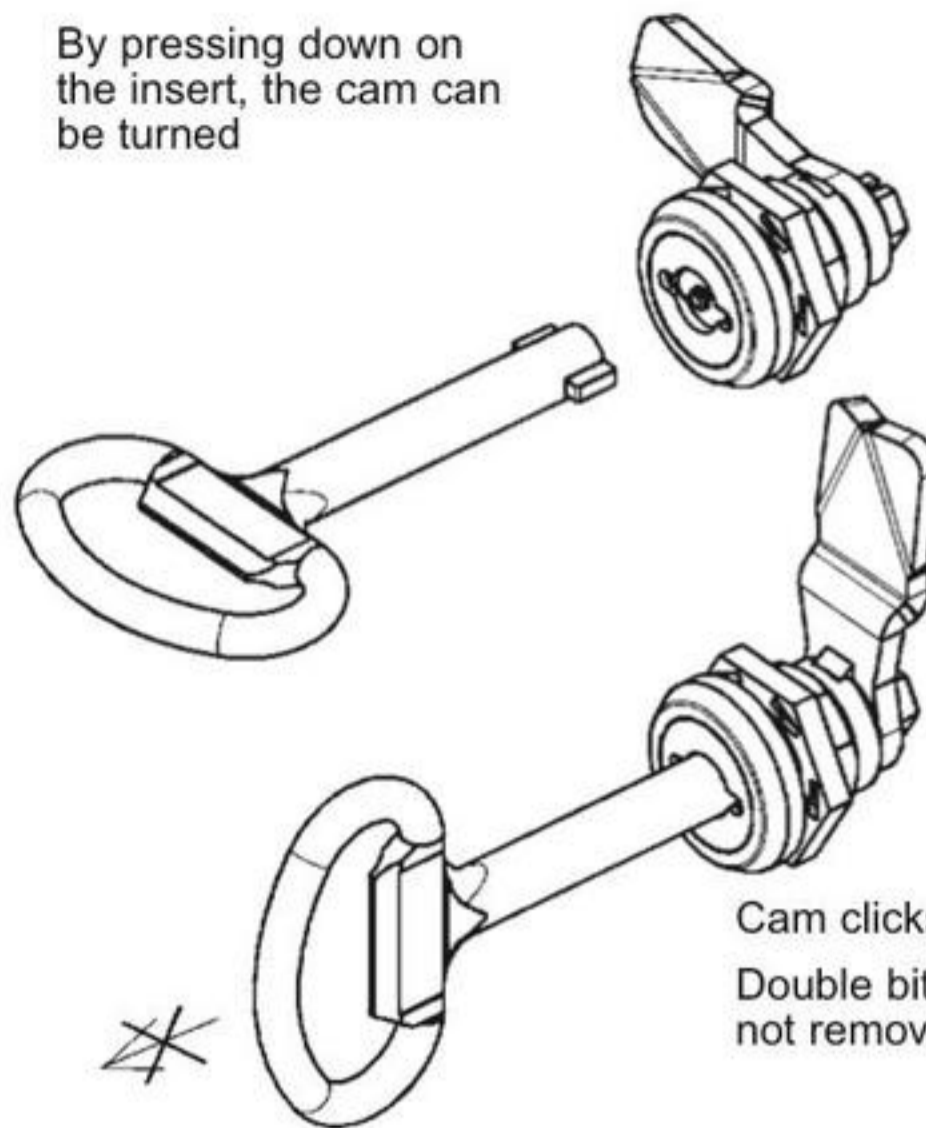

By pressing down on the insert, the cam can be turned

Cut out

Right-hand version

Cam clicks into place  
Double bit key  
not removable

Cut out

This lock is of a vibration-proof design. This depends on the installation location and operational conditions. Specific checks are necessary and/or supplementary measures of fastening may be required.

F.A. Parkes (M.B.F) Limited  
Unit 4, Acorn Court  
Butts Street, Leigh  
Lancashire WN7 3AE

Tel. 01942 681 996  
[sales@faparkes.co.uk](mailto:sales@faparkes.co.uk)

Housing brass, insert zinc die, nut and earthnut m.s. zinc plated, with seal	black powder coated		chrome plated	
	without shutter	with shutter	without shutter	with shutter
Double bit 3 mm RH version	1000-U252-01	1000-U687	1000-U202-01	1000-U691
Double bit 3 mm LH version	1000-U254-01	1000-U688	1000-U204-01	1000-U692
Double bit 5 mm RH version	1000-U256-01	1000-U689	1000-U206-01	1000-U693
Double bit 5 mm LH version	1000-U258-01	1000-U690	1000-U208-01	1000-U694
Square 6 mm RH/LH version	1000-U260-01	-	1000-U210-01	-
Square 7 mm RH/LH version	1000-U262-01	-	1000-U212-01	-
Square 8 mm RH/LH version	1000-U264-01	-	1000-U214-01	-
Triangular 7 mm RH/LH version	1000-U266-01	-	1000-U216-01	-
Triangular 8 mm RH/LH version	1000-U268-01	-	1000-U218-01	-
Slot 2x4 mm RH/LH version	1000-U652-01	-	1000-U655-01	-
Eastern Europe Ø 13 halfround, 90° and 180° RH/LH version	1000-U713-01	-	-	-
Railroad, insert AISI 303 RH/LH	1000-U732-01	-	1000-U733-01	-