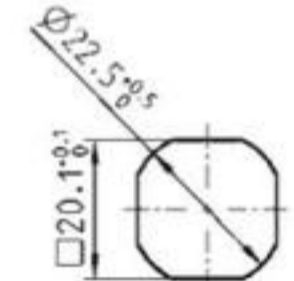

By pressing down on the insert, the cam can be turned

Cut out

Right-hand version

Cam clicks into place  
Double bit key  
not removable

Cut out

This lock is of a vibration-proof design. This depends on the installation location and operational conditions. Specific checks are necessary and/or supplementary measures of fastening may be required.

F.A. Parkes (M.B.F) Limited  
Unit 4, Acorn Court  
Butts Street, Leigh  
Lancashire WN7 3AE

Tel. 01942 681 996  
[sales@faparkes.co.uk](mailto:sales@faparkes.co.uk)

Housing brass, insert zinc die, nut and earthnut m.s. zinc plated, with seal	black powder coated		chrome plated	
	without shutter	with shutter	without shutter	with shutter
Double bit 3 mm RH version	1000-U252-01	1000-U687	1000-U202-01	1000-U691
Double bit 3 mm LH version	1000-U254-01	1000-U688	1000-U204-01	1000-U692
Double bit 5 mm RH version	1000-U256-01	1000-U689	1000-U206-01	1000-U693
Double bit 5 mm LH version	1000-U258-01	1000-U690	1000-U208-01	1000-U694
Square 6 mm RH/LH version	1000-U260-01	-	1000-U210-01	-
Square 7 mm RH/LH version	1000-U262-01	-	1000-U212-01	-
Square 8 mm RH/LH version	1000-U264-01	-	1000-U214-01	-
Triangular 7 mm RH/LH version	1000-U266-01	-	1000-U216-01	-
Triangular 8 mm RH/LH version	1000-U268-01	-	1000-U218-01	-
Slot 2x4 mm RH/LH version	1000-U652-01	-	1000-U655-01	-
Eastern Europe Ø 13 halfround, 90° and 180° RH/LH version	1000-U713-01	-	-	-
Railroad, insert AISI 303 RH/LH	1000-U732-01	-	1000-U733-01	-