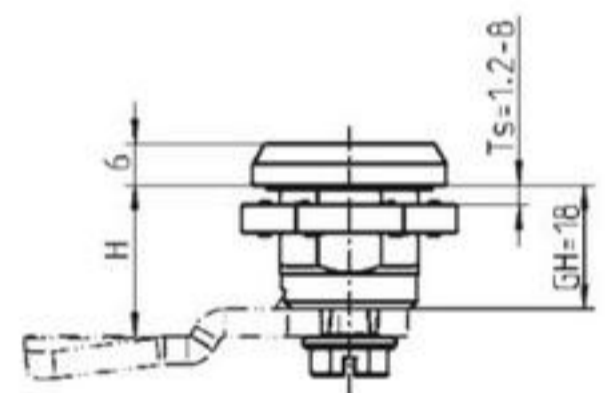

By pressing down on the insert, the cam can be turned

Cut out

Right-hand version

Cam clicks into place  
Double bit key  
not removable

Cut out

This lock is of a vibration-proof design. This depends on the installation location and operational conditions. Specific checks are necessary and/or supplementary measures of fastening may be required.

F.A. Parkes (M.B.F) Limited  
Unit 4, Acorn Court  
Butts Street, Leigh  
Lancashire WN7 3AE

Tel. 01942 681 996  
[sales@faparkes.co.uk](mailto:sales@faparkes.co.uk)

Housing brass, insert zinc die, nut and earthnut m.s. zinc plated, with seal	black powder coated		chrome plated	
	without shutter	with shutter	without shutter	with shutter
Double bit 3 mm RH version	1000-U252-01	1000-U687	1000-U202-01	1000-U691
Double bit 3 mm LH version	1000-U254-01	1000-U688	1000-U204-01	1000-U692
Double bit 5 mm RH version	1000-U256-01	1000-U689	1000-U206-01	1000-U693
Double bit 5 mm LH version	1000-U258-01	1000-U690	1000-U208-01	1000-U694
Square 6 mm RH/LH version	1000-U260-01	-	1000-U210-01	-
Square 7 mm RH/LH version	1000-U262-01	-	1000-U212-01	-
Square 8 mm RH/LH version	1000-U264-01	-	1000-U214-01	-
Triangular 7 mm RH/LH version	1000-U266-01	-	1000-U216-01	-
Triangular 8 mm RH/LH version	1000-U268-01	-	1000-U218-01	-
Slot 2x4 mm RH/LH version	1000-U652-01	-	1000-U655-01	-
Eastern Europe Ø 13 halfround, 90° and 180° RH/LH version	1000-U713-01	-	-	-
Railroad, insert AISI 303 RH/LH	1000-U732-01	-	1000-U733-01	-