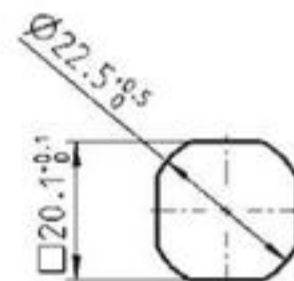

By pressing down on the insert, the cam can be turned

Cut out

Right-hand version

Cam clicks into place  
Double bit key  
not removable

Cut out

This lock is of a vibration-proof design. This depends on the installation location and operational conditions. Specific checks are necessary and/or supplementary measures of fastening may be required.

F.A. Parkes (M.B.F) Limited  
Unit 4, Acorn Court  
Butts Street, Leigh  
Lancashire WN7 3AE

Tel. 01942 681 996  
[sales@faparkes.co.uk](mailto:sales@faparkes.co.uk)

Housing brass, insert zinc die, nut and earthnut m.s. zinc plated, with seal	black powder coated		chrome plated	
	without shutter	with shutter	without shutter	with shutter
Double bit 3 mm RH version	1000-U252-01	1000-U687	1000-U202-01	1000-U691
Double bit 3 mm LH version	1000-U254-01	1000-U688	1000-U204-01	1000-U692
Double bit 5 mm RH version	1000-U256-01	1000-U689	1000-U206-01	1000-U693
Double bit 5 mm LH version	1000-U258-01	1000-U690	1000-U208-01	1000-U694
Square 6 mm RH/LH version	1000-U260-01	-	1000-U210-01	-
Square 7 mm RH/LH version	1000-U262-01	-	1000-U212-01	-
Square 8 mm RH/LH version	1000-U264-01	-	1000-U214-01	-
Triangular 7 mm RH/LH version	1000-U266-01	-	1000-U216-01	-
Triangular 8 mm RH/LH version	1000-U268-01	-	1000-U218-01	-
Slot 2x4 mm RH/LH version	1000-U652-01	-	1000-U655-01	-
Eastern Europe Ø 13 halfround, 90° and 180° RH/LH version	1000-U713-01	-	-	-
Railroad, insert AISI 303 RH/LH	1000-U732-01	-	1000-U733-01	-