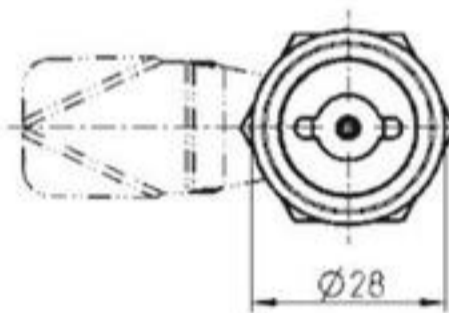

By pressing down on the insert, the cam can be turned

Cut out

Right-hand version

Cam clicks into place  
Double bit key  
not removable

Cut out

This lock is of a vibration-proof design. This depends on the installation location and operational conditions. Specific checks are necessary and/or supplementary measures of fastening may be required.

F.A. Parkes (M.B.F) Limited  
Unit 4, Acorn Court  
Butts Street, Leigh  
Lancashire WN7 3AE

Tel. 01942 681 996  
[sales@faparkes.co.uk](mailto:sales@faparkes.co.uk)

Housing brass, insert zinc die, nut and earthnut m.s. zinc plated, with seal	black powder coated		chrome plated	
	without shutter	with shutter	without shutter	with shutter
Double bit 3 mm RH version	1000-U252-01	1000-U687	1000-U202-01	1000-U691
Double bit 3 mm LH version	1000-U254-01	1000-U688	1000-U204-01	1000-U692
Double bit 5 mm RH version	1000-U256-01	1000-U689	1000-U206-01	1000-U693
Double bit 5 mm LH version	1000-U258-01	1000-U690	1000-U208-01	1000-U694
Square 6 mm RH/LH version	1000-U260-01	-	1000-U210-01	-
Square 7 mm RH/LH version	1000-U262-01	-	1000-U212-01	-
Square 8 mm RH/LH version	1000-U264-01	-	1000-U214-01	-
Triangular 7 mm RH/LH version	1000-U266-01	-	1000-U216-01	-
Triangular 8 mm RH/LH version	1000-U268-01	-	1000-U218-01	-
Slot 2x4 mm RH/LH version	1000-U652-01	-	1000-U655-01	-
Eastern Europe Ø 13 halfround, 90° and 180° RH/LH version	1000-U713-01	-	-	-
Railroad, insert AISI 303 RH/LH	1000-U732-01	-	1000-U733-01	-