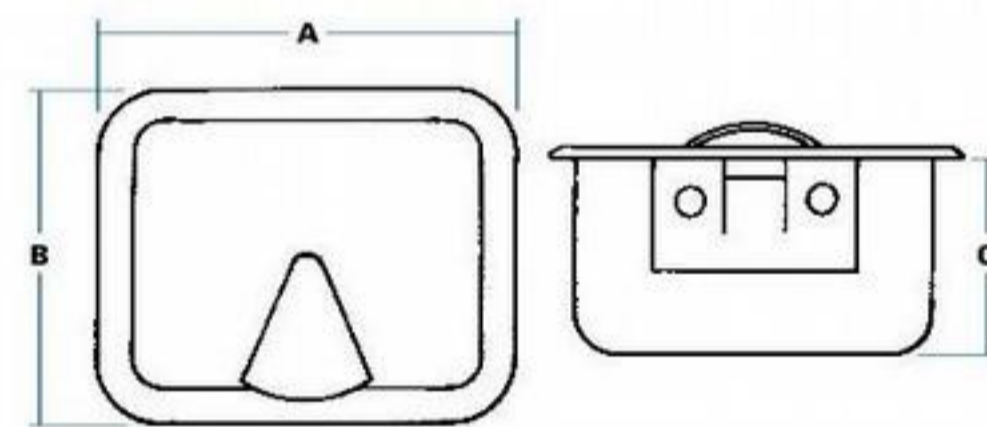

1/29990

ORDERING CODE

1/29990 Ashtray, black, c/w bracket

Aperture size: 90mm & 58mm

SPECIFICATION

A Length	100 mm
B Width	71 mm
C Depth	32 mm
D Max projection	38 mm

1/29371

ORDERING CODE

1/29371 Ashtray, black lid

7/35270 Ashtray, chrome lid

Aperture size: 66mm & 53mm

SPECIFICATION

A Length	82 mm
B Width	70 mm
C Depth	35 mm

7/04008

ORDERING CODE

7/04008 Ashtray assembly, chrome

Aperture size: 62mm & 53mm

SPECIFICATION

A Length	70 mm
B Width	62 mm
C Depth	45 mm

F.A. Parkes (M.B.F) Limited
Unit 4, Acorn Court
Butts Street, Leigh
Lancashire WN7 3AE

Tel. 01942 681 996
sales@faparkes.co.uk