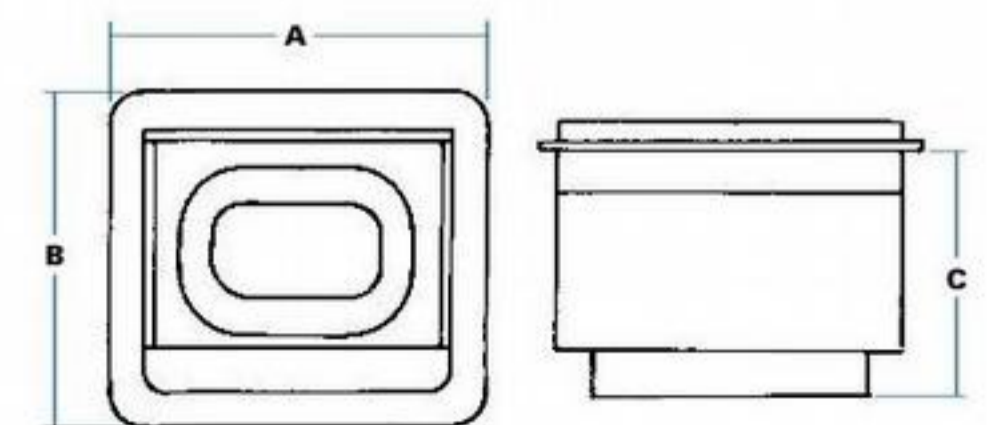

1/29990

ORDERING CODE

1/29990 Ashtray, black, c/w bracket

Aperture size: 90mm & 58mm

SPECIFICATION

A Length	100 mm
B Width	71 mm
C Depth	32 mm
D Max projection	38 mm

1/29371

ORDERING CODE

1/29371 Ashtray, black lid

7/35270 Ashtray, chrome lid

Aperture size: 66mm & 53mm

SPECIFICATION

A Length	82 mm
B Width	70 mm
C Depth	35 mm

7/04008

ORDERING CODE

7/04008 Ashtray assembly, chrome

Aperture size: 62mm & 53mm

SPECIFICATION

A Length	70 mm
B Width	62 mm
C Depth	45 mm

F.A. Parkes (M.B.F) Limited
Unit 4, Acorn Court
Butts Street, Leigh
Lancashire WN7 3AE

Tel. 01942 681 996
sales@faparkes.co.uk