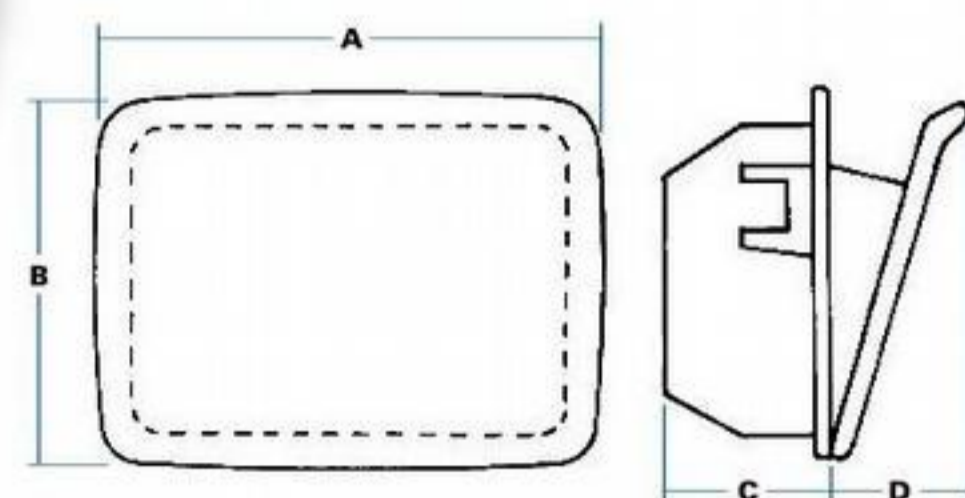

1/29990

ORDERING CODE

1/29990 Ashtray, black, c/w bracket

Aperture size: 90mm & 58mm

SPECIFICATION

A Length	100 mm
B Width	71 mm
C Depth	32 mm
D Max projection	38 mm

1/29371

ORDERING CODE

1/29371 Ashtray, black lid

7/35270 Ashtray, chrome lid

Aperture size: 66mm & 53mm

SPECIFICATION

A Length	82 mm
B Width	70 mm
C Depth	35 mm

7/04008

ORDERING CODE

7/04008 Ashtray assembly, chrome

Aperture size: 62mm & 53mm

SPECIFICATION

A Length	70 mm
B Width	62 mm
C Depth	45 mm

F.A. Parkes (M.B.F) Limited
Unit 4, Acorn Court
Butts Street, Leigh
Lancashire WN7 3AE

Tel. 01942 681 996
sales@faparkes.co.uk